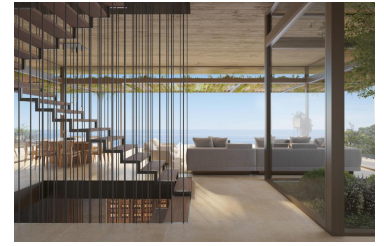

REF.

Sa Xelida 9B · 41529

VILLAGE/CITY

Palafrugell

DESCRIPTION

Exclusive newly built semi-detached property with private swimming pool in Aiguaxelida, Tamariu

Stunning new luxury semi-detached property in the beautiful area of Aiguaxelida, Tamariu. This property offers the best of the Mediterranean lifestyle, with a total usable area of 405 square meters distributed over spacious and luxurious living spaces, along with a panoramic view of the surrounding landscape. Comfort is a priority in this semi-detached property. On the night floor, there are 3 bedrooms with private bathrooms for maximum privacy and comfort, a gym, sauna, and additional bathroom. On the day floor, there is a spacious living room, a dining room, and a modern kitchen equipped with all the amenities you could want and a on suite bedroom. Additionally, on the same floor, there is an impressive multi-level infinity pool, along with a terrace perfect for enjoying warm summer evenings with a sea view. The lower floor of the house has a climate-controlled wine cellar, storage room, machine room, and multipurpose room. There is also a laundry room and a guest toilet. The property has ample garage space for parking two cars and a storage room. In summary, this new luxury townhouse in Tamariu is perfect for those looking for the best of the Mediterranean life. It's a dream house in an unbeatable location. Available semi-detached property : House nº1A - 2.200.000 € House nº1B - 2.300.000 € House nº8A - 2.580.000 € House nº8B - 2.580.000 € House nº9A - 2.580.000 € House nº9B - SOLD House nº11A - 2.650.000 € House nº11B - 2.450.000 €

Name	Sa Xelida 9B
Zone	Aiguaxelida
Village/city	Palafrugell
Type	Semi-detached house
M ² built	405 m ²
M ² plot	790 m ²
Views	Seaview
Bedrooms	4
Bathrooms with bathtub	0
Bathrooms with shower	4
Bathrooms	2
Parking	Yes
Garage	No
Swimming pool	Private
Garden	Yes
Heating	No
Heating model	
Alarm	No