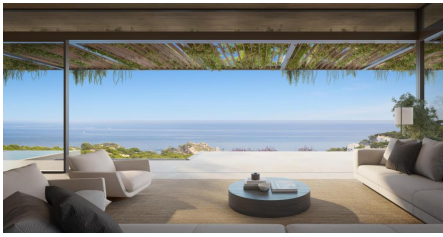

REF.

Sa Xelida 9B · 41529

VILLAGE/CITY

Palafrugell

DESCRIPTION

Exclusive newly built semi-detached property with private swimming pool in Aiguaxelida, Tamariu

Stunning new luxury semi-detached property in the beautiful area of Aiguaxelida, Tamariu. This property offers the best of the Mediterranean lifestyle, with a total usable area of 405 square meters distributed over spacious and luxurious living spaces, along with a panoramic view of the surrounding landscape. Comfort is a priority in this semi-detached property. On the night floor, there are 3 bedrooms with private bathrooms for maximum privacy and comfort, a gym, sauna, and additional bathroom. On the day floor, there is a spacious living room, a dining room, and a modern kitchen equipped with all the amenities you could want and a on suite bedroom. Additionally, on the same floor, there is an impressive multi-level infinity pool, along with a terrace perfect for enjoying warm summer evenings with a sea view. The lower floor of the house has a climate-controlled wine cellar, storage room, machine room, and multipurpose room. There is also a laundry room and a guest toilet. The property has ample garage space for parking two cars and a storage room. In summary, this new luxury townhouse in Tamariu is perfect for those looking for the best of the Mediterranean life. It's a dream house in an unbeatable location. Available semi-detached property : House nº1A - 2.200.000 € House nº1B - 2.300.000 € House nº8A - 2.580.000 € House nº8B - 2.580.000 € House nº9A - 2.580.000 € House nº9B - SOLD House nº11A - 2.650.000 € House nº11B - 2.450.000 €

Name	Sa Xelida 9B
Zone	Aiguaxelida
Village/city	Palafrugell
Type	Semi-detached house
M ² built	405 m ²
M ² plot	790 m ²
Views	Seaview
Bedrooms	4
Bathrooms with bathtub	0
Bathrooms with shower	4
Bathrooms	2
Parking	Yes
Garage	No
Swimming pool	Private
Garden	Yes
Heating	No
Heating model	
Alarm	No