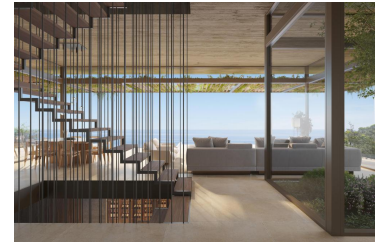

C. Creu 37 | 17255 Begur (Costa Brava - Girona) · (+34) 972 622 072 · domus@domusbegur.com www.domusbegur.com