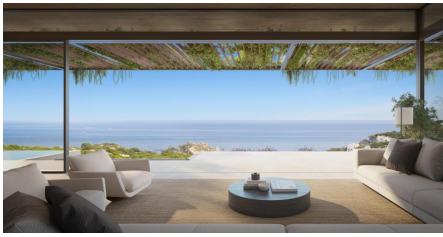

C. Creu 37 | 17255 Begur (Costa Brava - Girona) · (+34) 972 622 072 · domus@domusbegur.com www.domusbegur.com